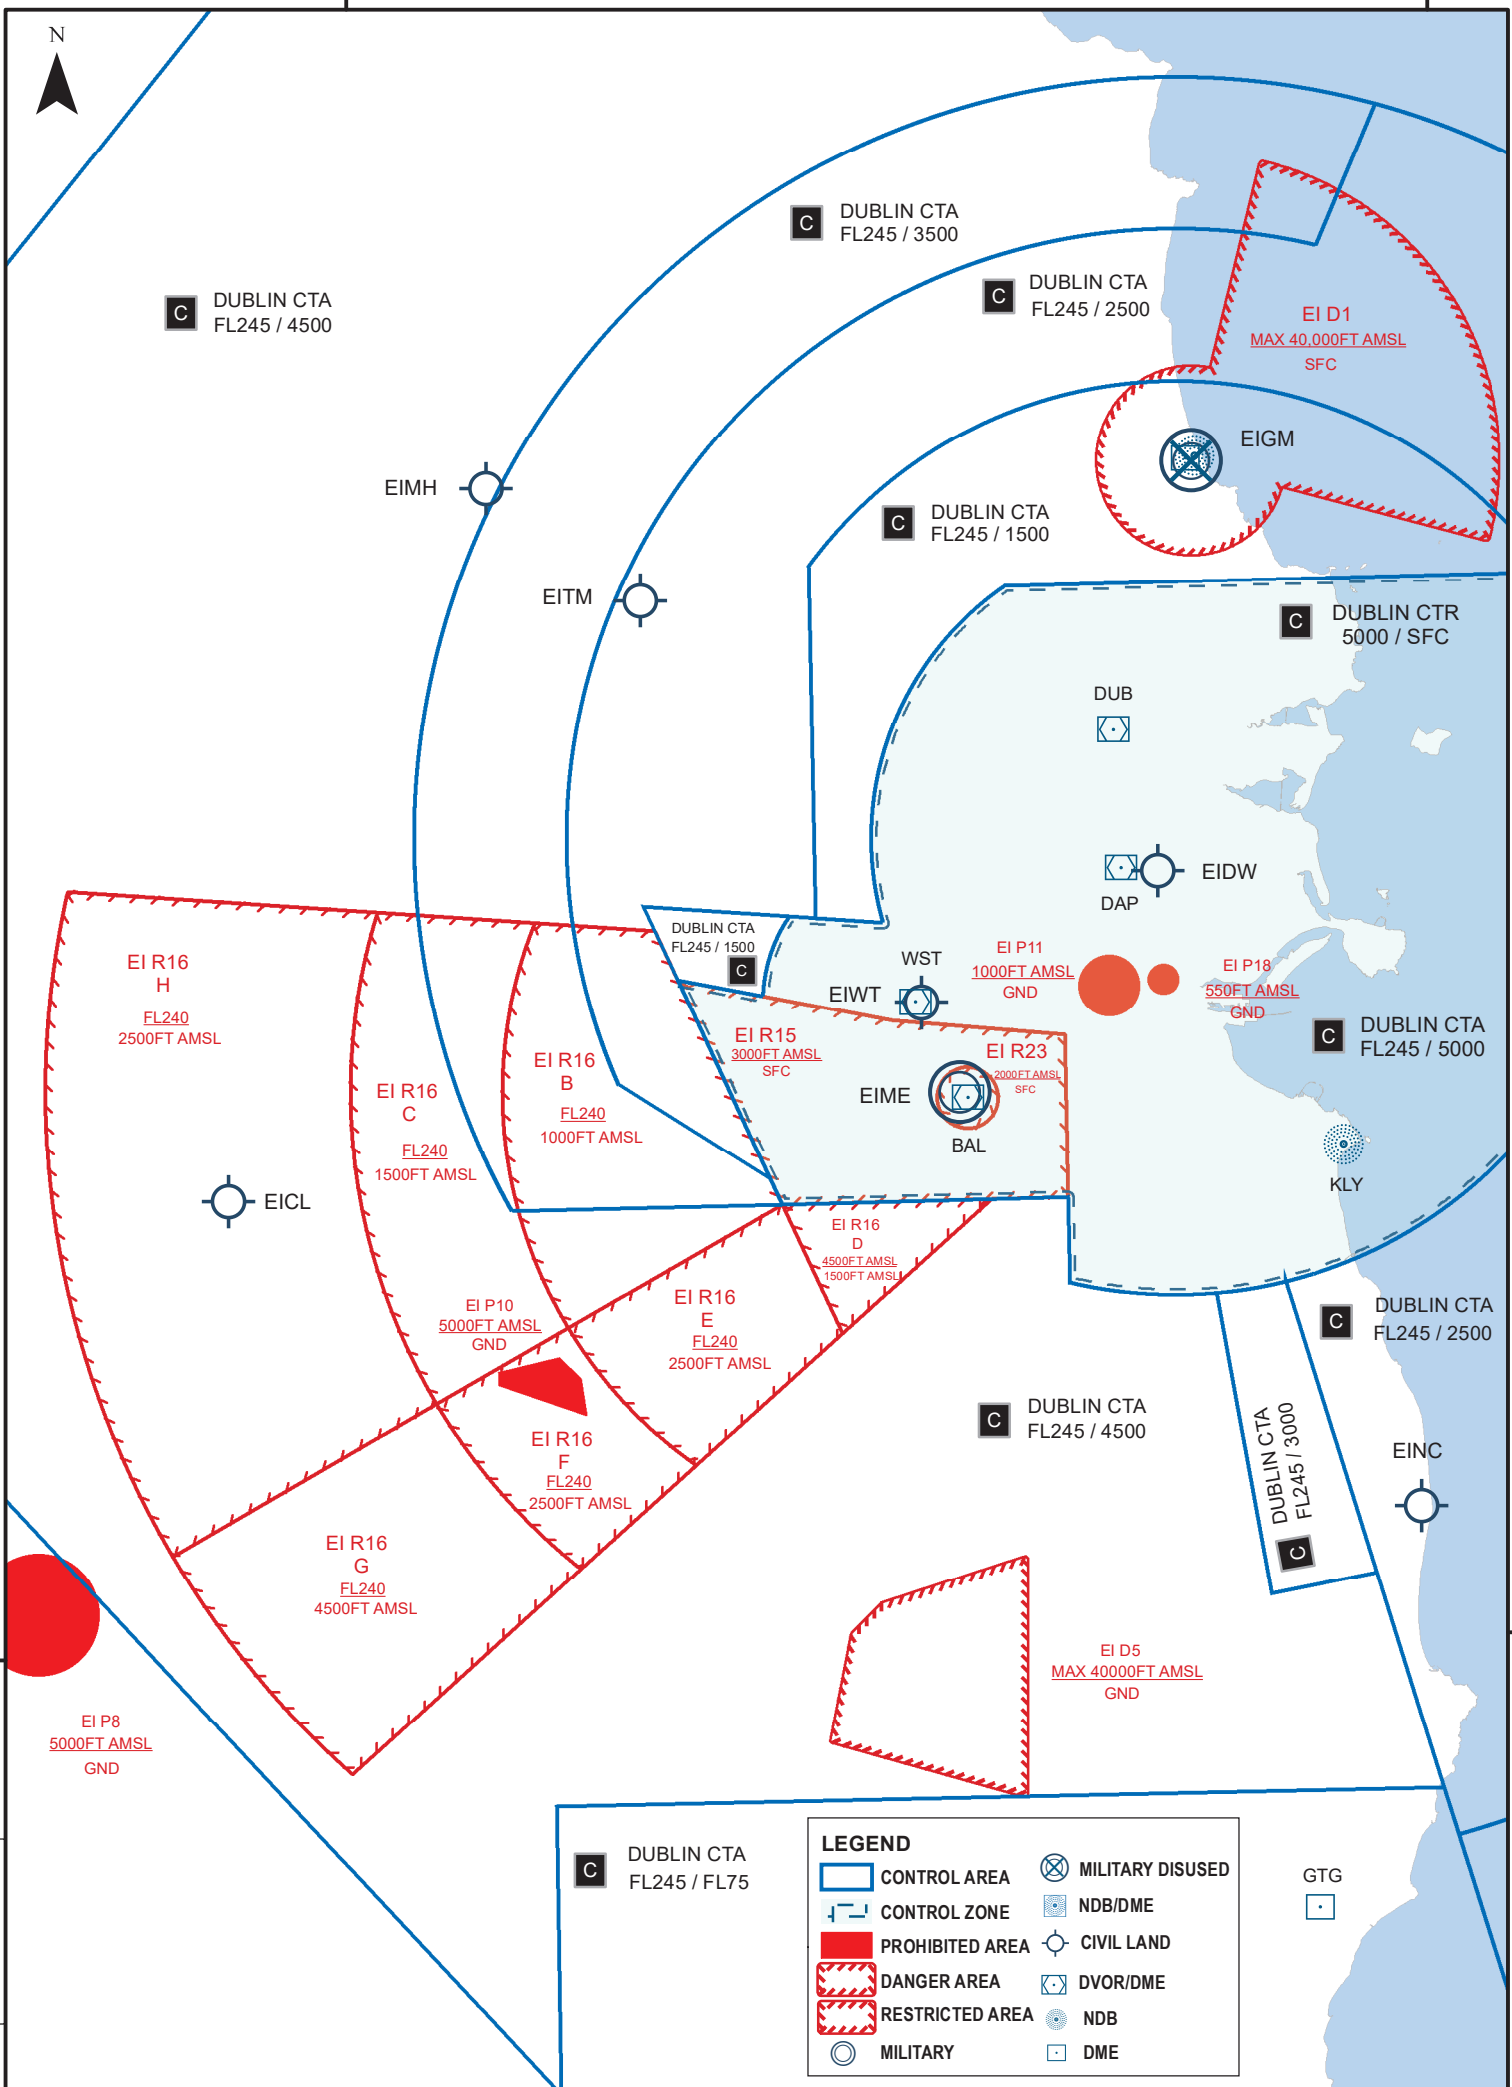

7°0'W

6°0'W

CHANGE NOTE AMENDED,
LEGEND AMENDED

C DUBLIN CTA
FL245 / FL75

LEGEND

	CONTROL AREA		MILITARY DISUSED
	CONTROL ZONE		NDB/DME
	PROHIBITED AREA		CIVIL LAND
	DANGER AREA		DVOR/DME
	RESTRICTED AREA		NDB
	MILITARY		DME

GTG

NOTE: EI R22 & EI R24 SHOWN ON ENR 5.2 -2